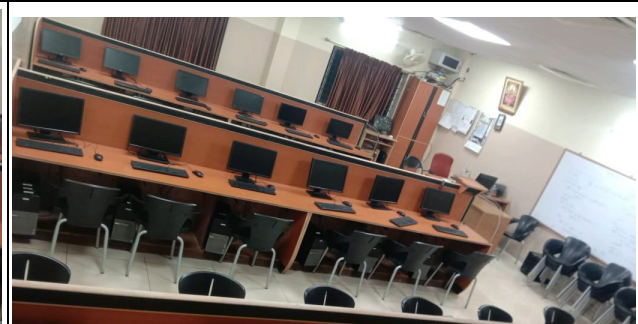

Shivamogga Road

Shikaripura – 577 427

Shivamogga District

☎ : 08187 – 222383, 222067

E-Mail: kumadvathibed@gmail.com

Facilities Available for Betterment of Student Support in the Institution

Computer Lab

Computer Lab usage