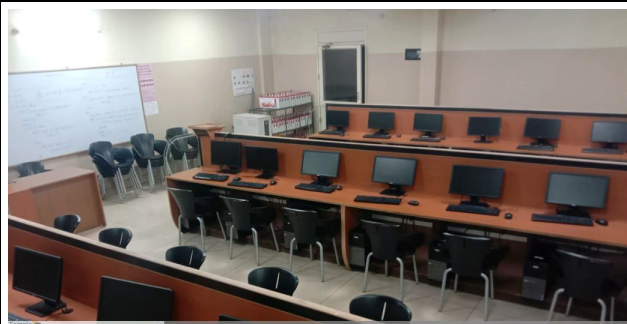

Shivamogga Road

Shikaripura – 577 427

Shivamogga District

☎ : 08187 – 222383, 222067

E-Mail: kumadvathibed@gmail.com

Facilities Available for Betterment of Student Support in the Institution

Computer Lab

Computer Lab usage